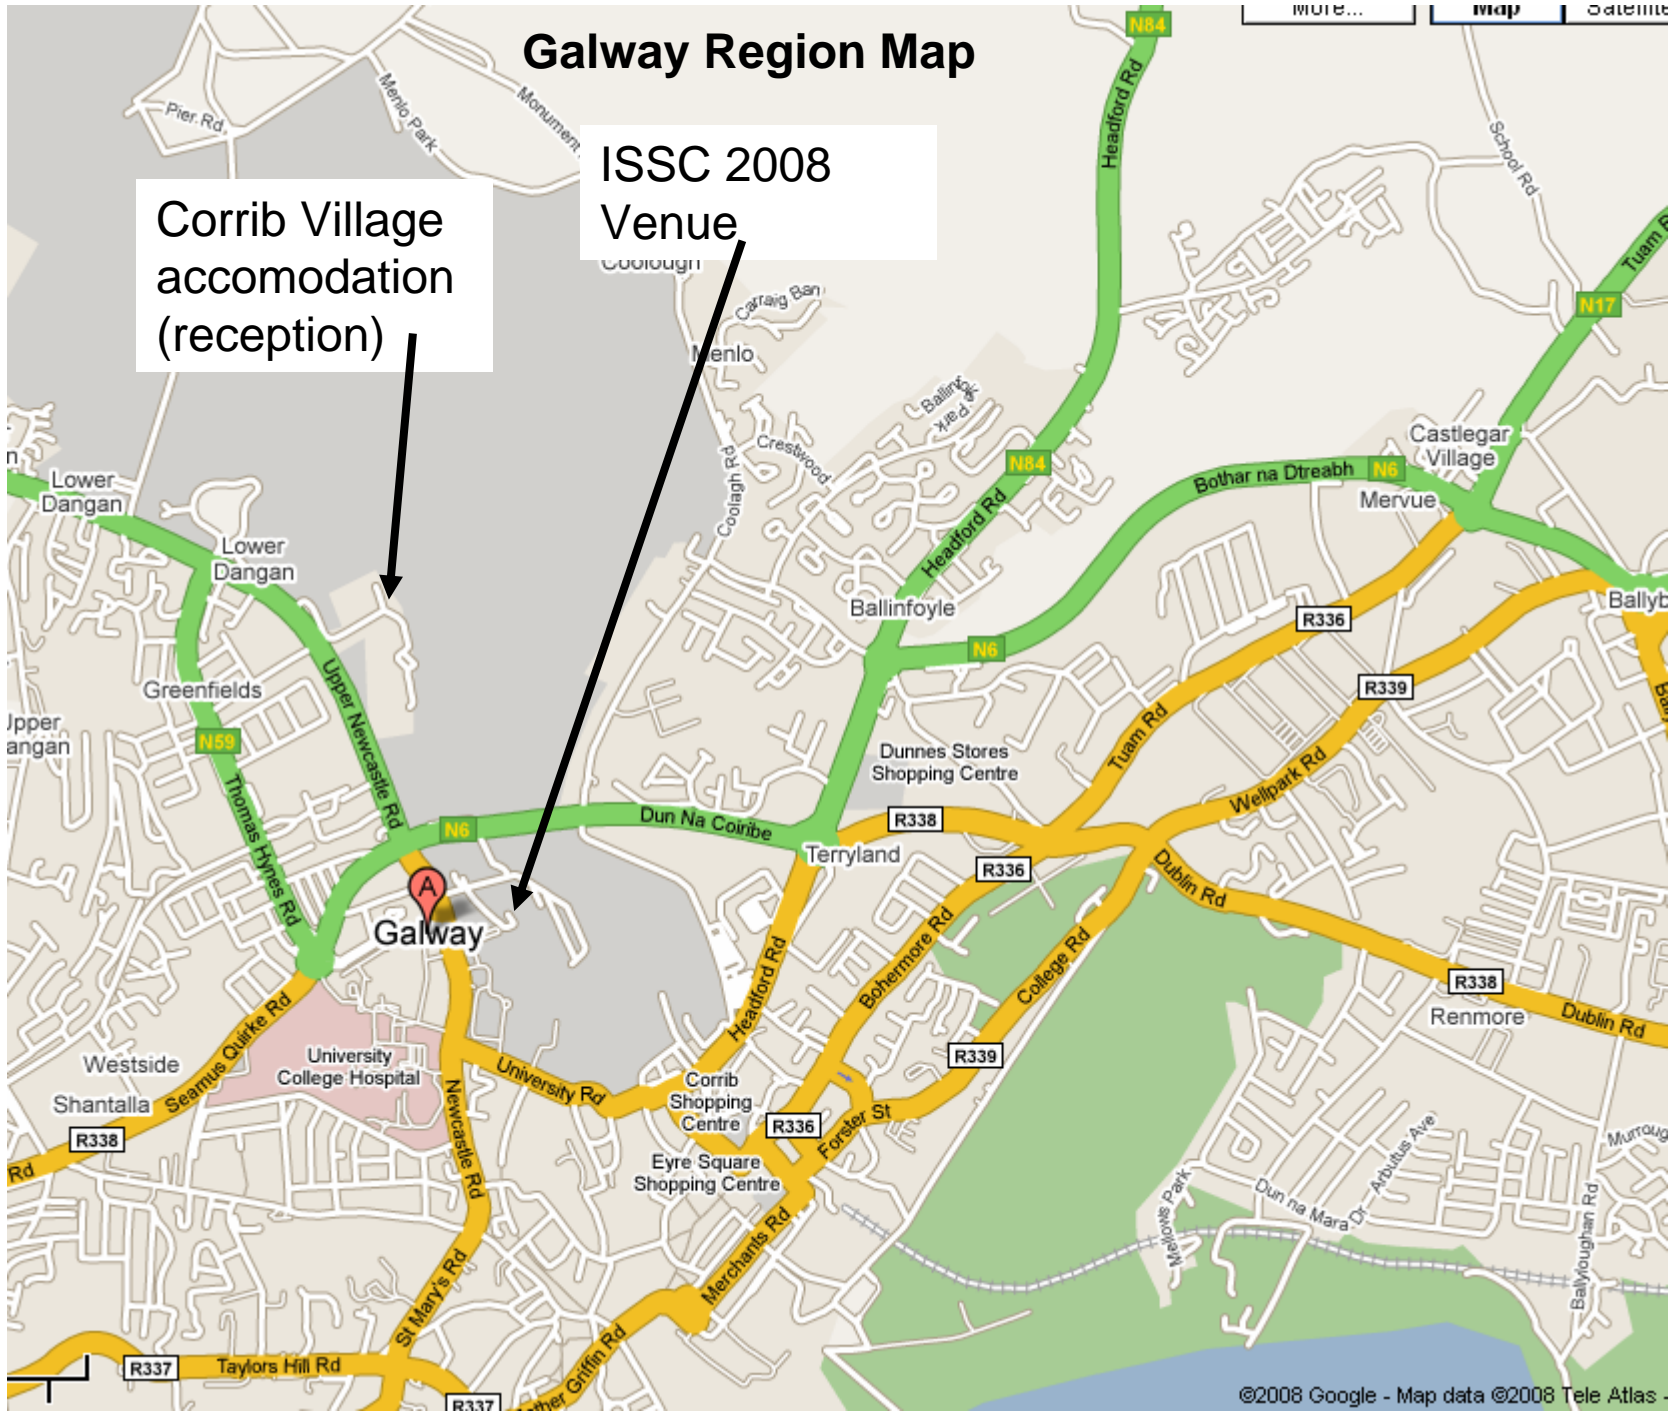

Galway Region Map

Corrib Village
accomodation
(reception)

ISSC 2008
Venue

VENUES: IET Irish Signals and Systems Conference (ISSC 2008) (www.issc.ie)

Irish Signals & Systems Conference (ISSC 2008)

NUI Galway Arts Science Concourse

Venues

Map of Galway City : University Area

Corrib Village
accomodation
(reception)

ISSC 2008 Venue
Arts Science Concourse

Map of Galway City

NUI Galway,
ISSC 2008 Venue
**Arts Science
Concourse**

8. Munroe's

9. Massimos

12. Jury's Hotel

Distance in Metres