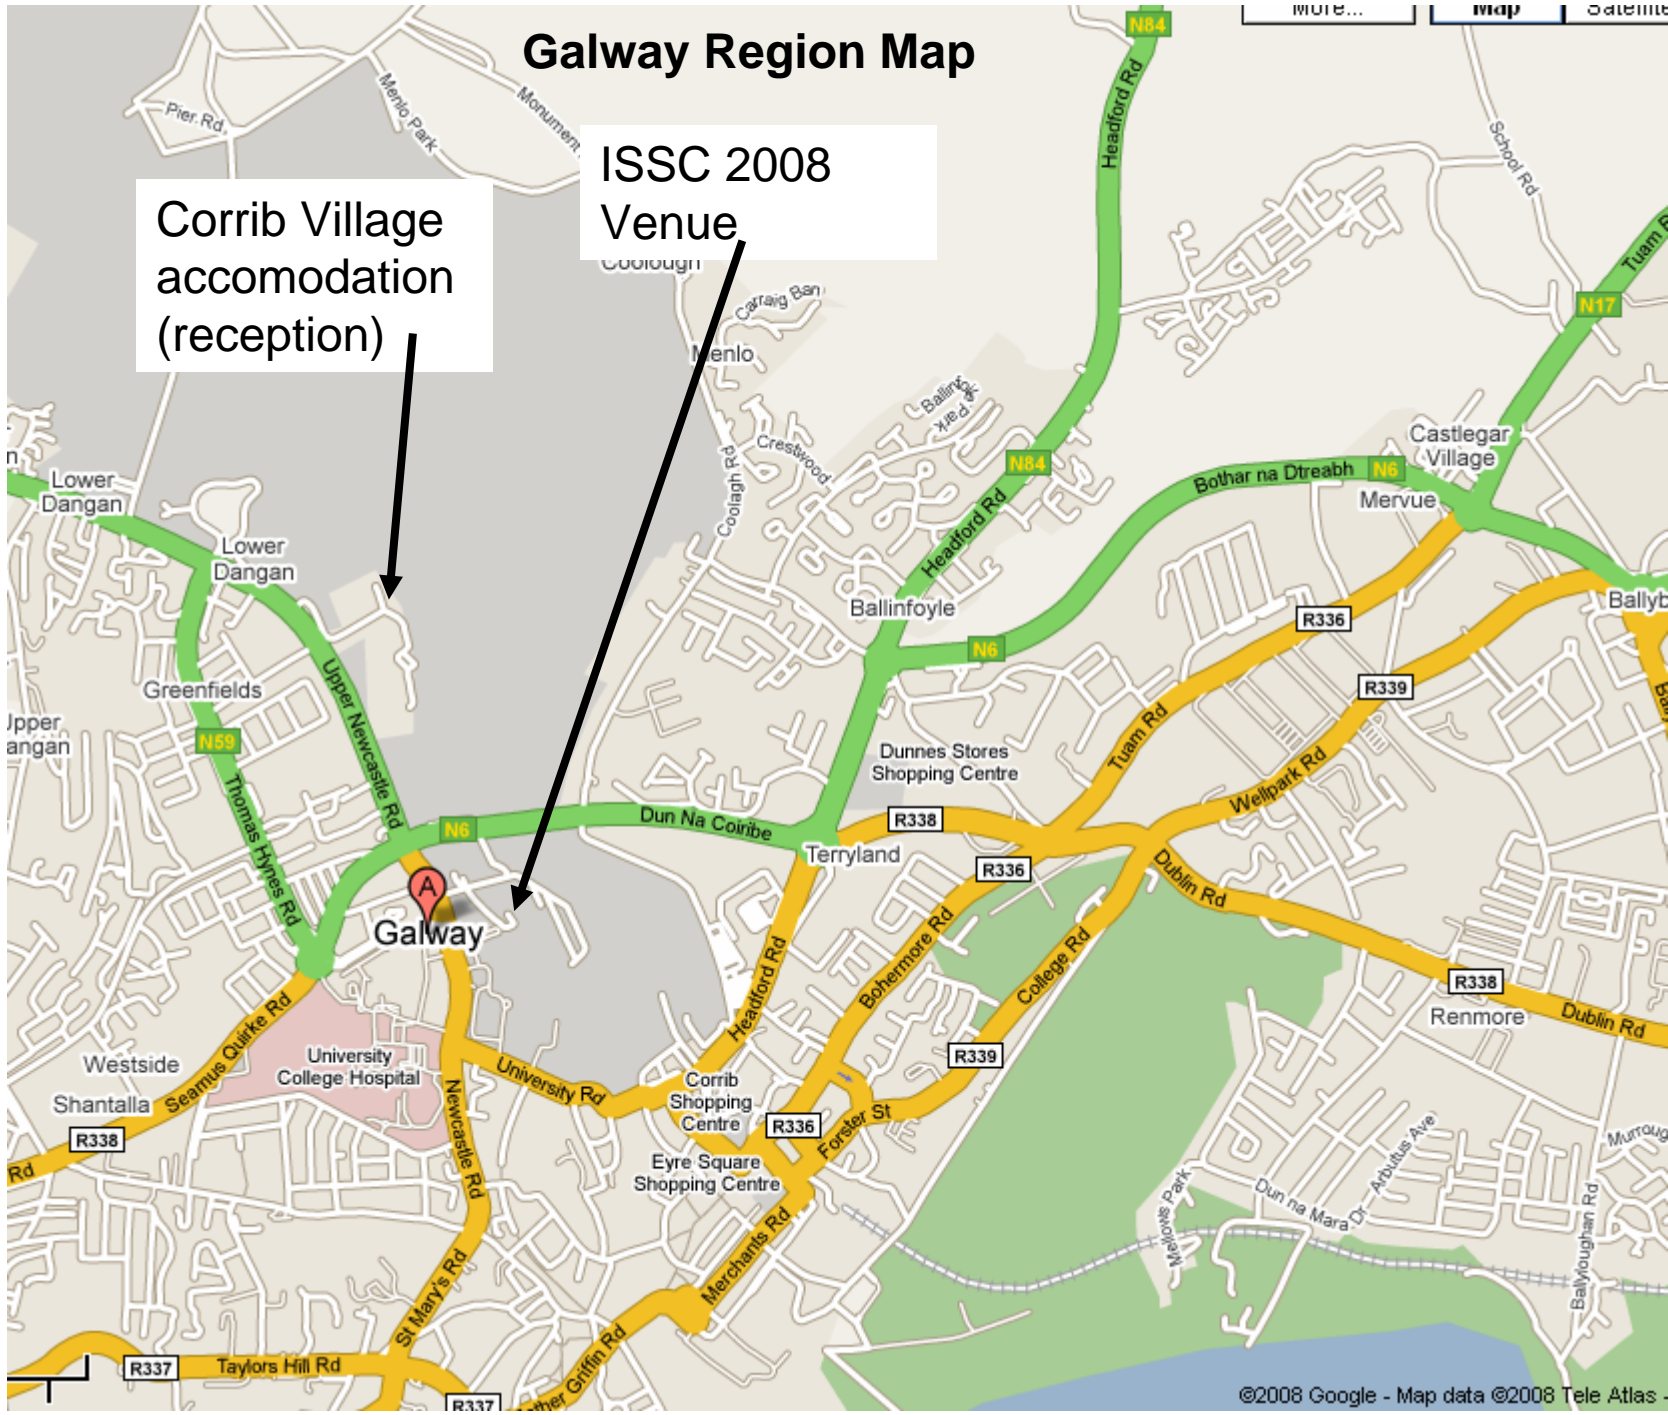

Galway Region Map

Corrib Village
accomodation
(reception)

ISSC 2008
Venue

VENUES: IET Irish Signals and Systems Conference (ISSC 2008) (www.issc.ie)

Irish Signals & Systems Conference (ISSC 2008)

NUI Galway Arts Science Concourse

Venues

Map of Galway City : University Area

Corrib Village
accomodation
(reception)

ISSC 2008 Venue
Arts Science Concourse

Map of Galway City

NUI Galway,
ISSC 2008 Venue
**Arts Science
Concourse**

8. Munroe's

9. Massimos

12. Jury's Hotel