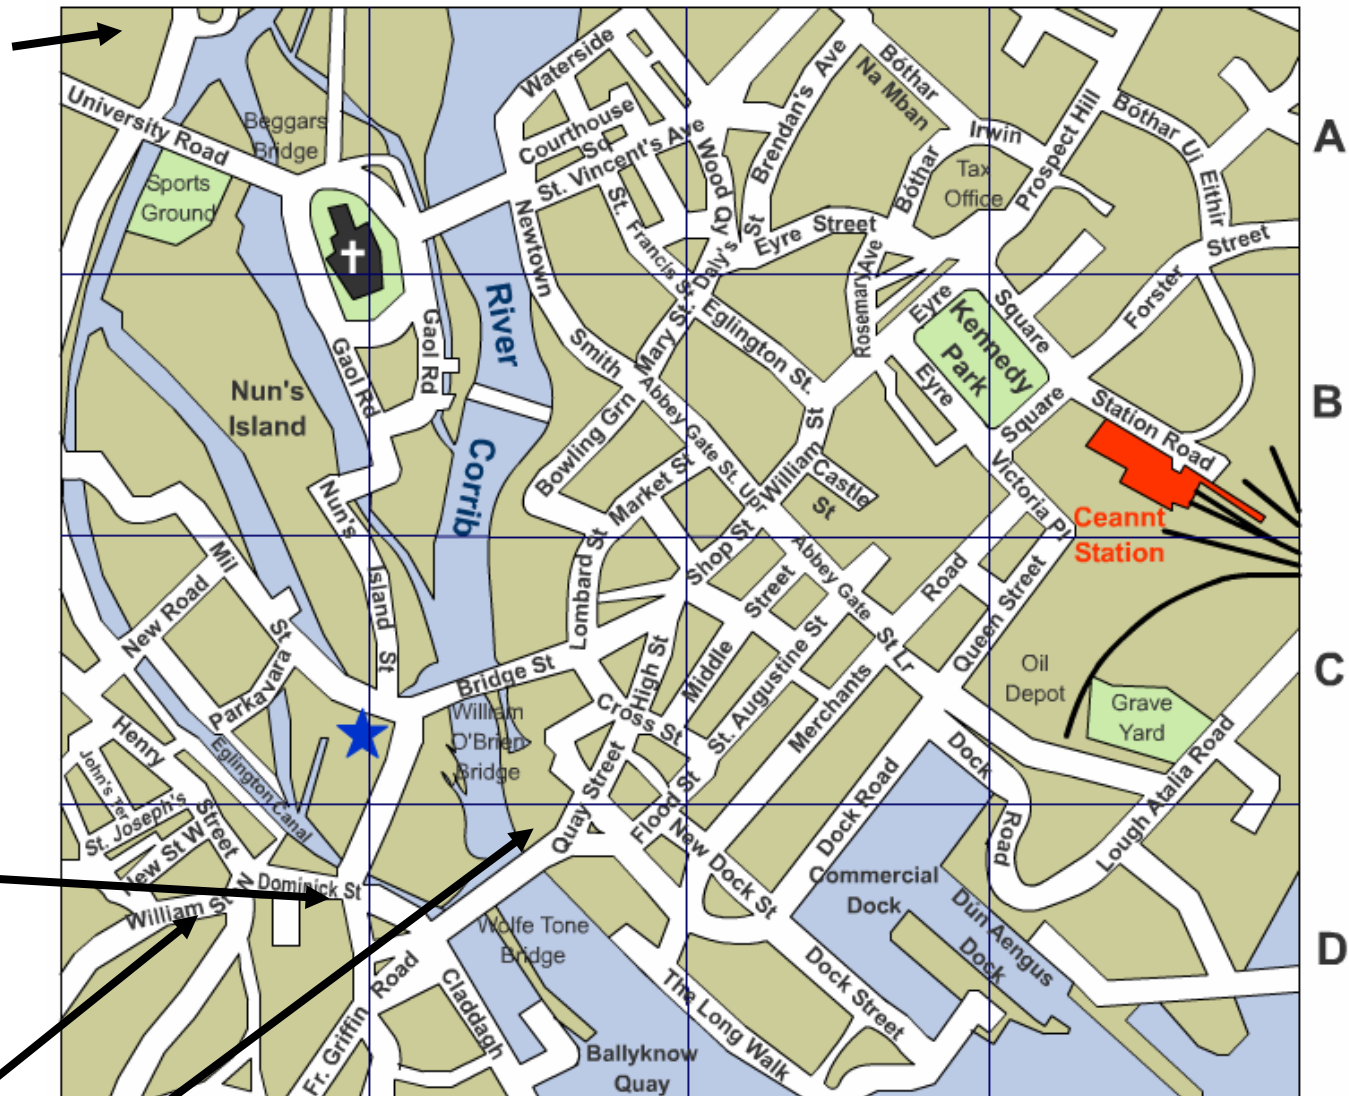

Galway Region Map

Corrib Village
accomodation
(reception)

ISSC 2008
Venue

VENUES: IET Irish Signals and Systems Conference (ISSC 2008) (www.issc.ie)

Irish Signals & Systems Conference (ISSC 2008)

NUI Galway Arts Science Concourse

Venues

Map of Galway City : University Area

Corrib Village
accomodation
(reception)

ISSC 2008 Venue
Arts Science Concourse

Map of Galway City

NUI Galway,
ISSC 2008 Venue
**Arts Science
Concourse**

8. Munroe's

9. Massimos

12. Jury's Hotel

Distance in Metres