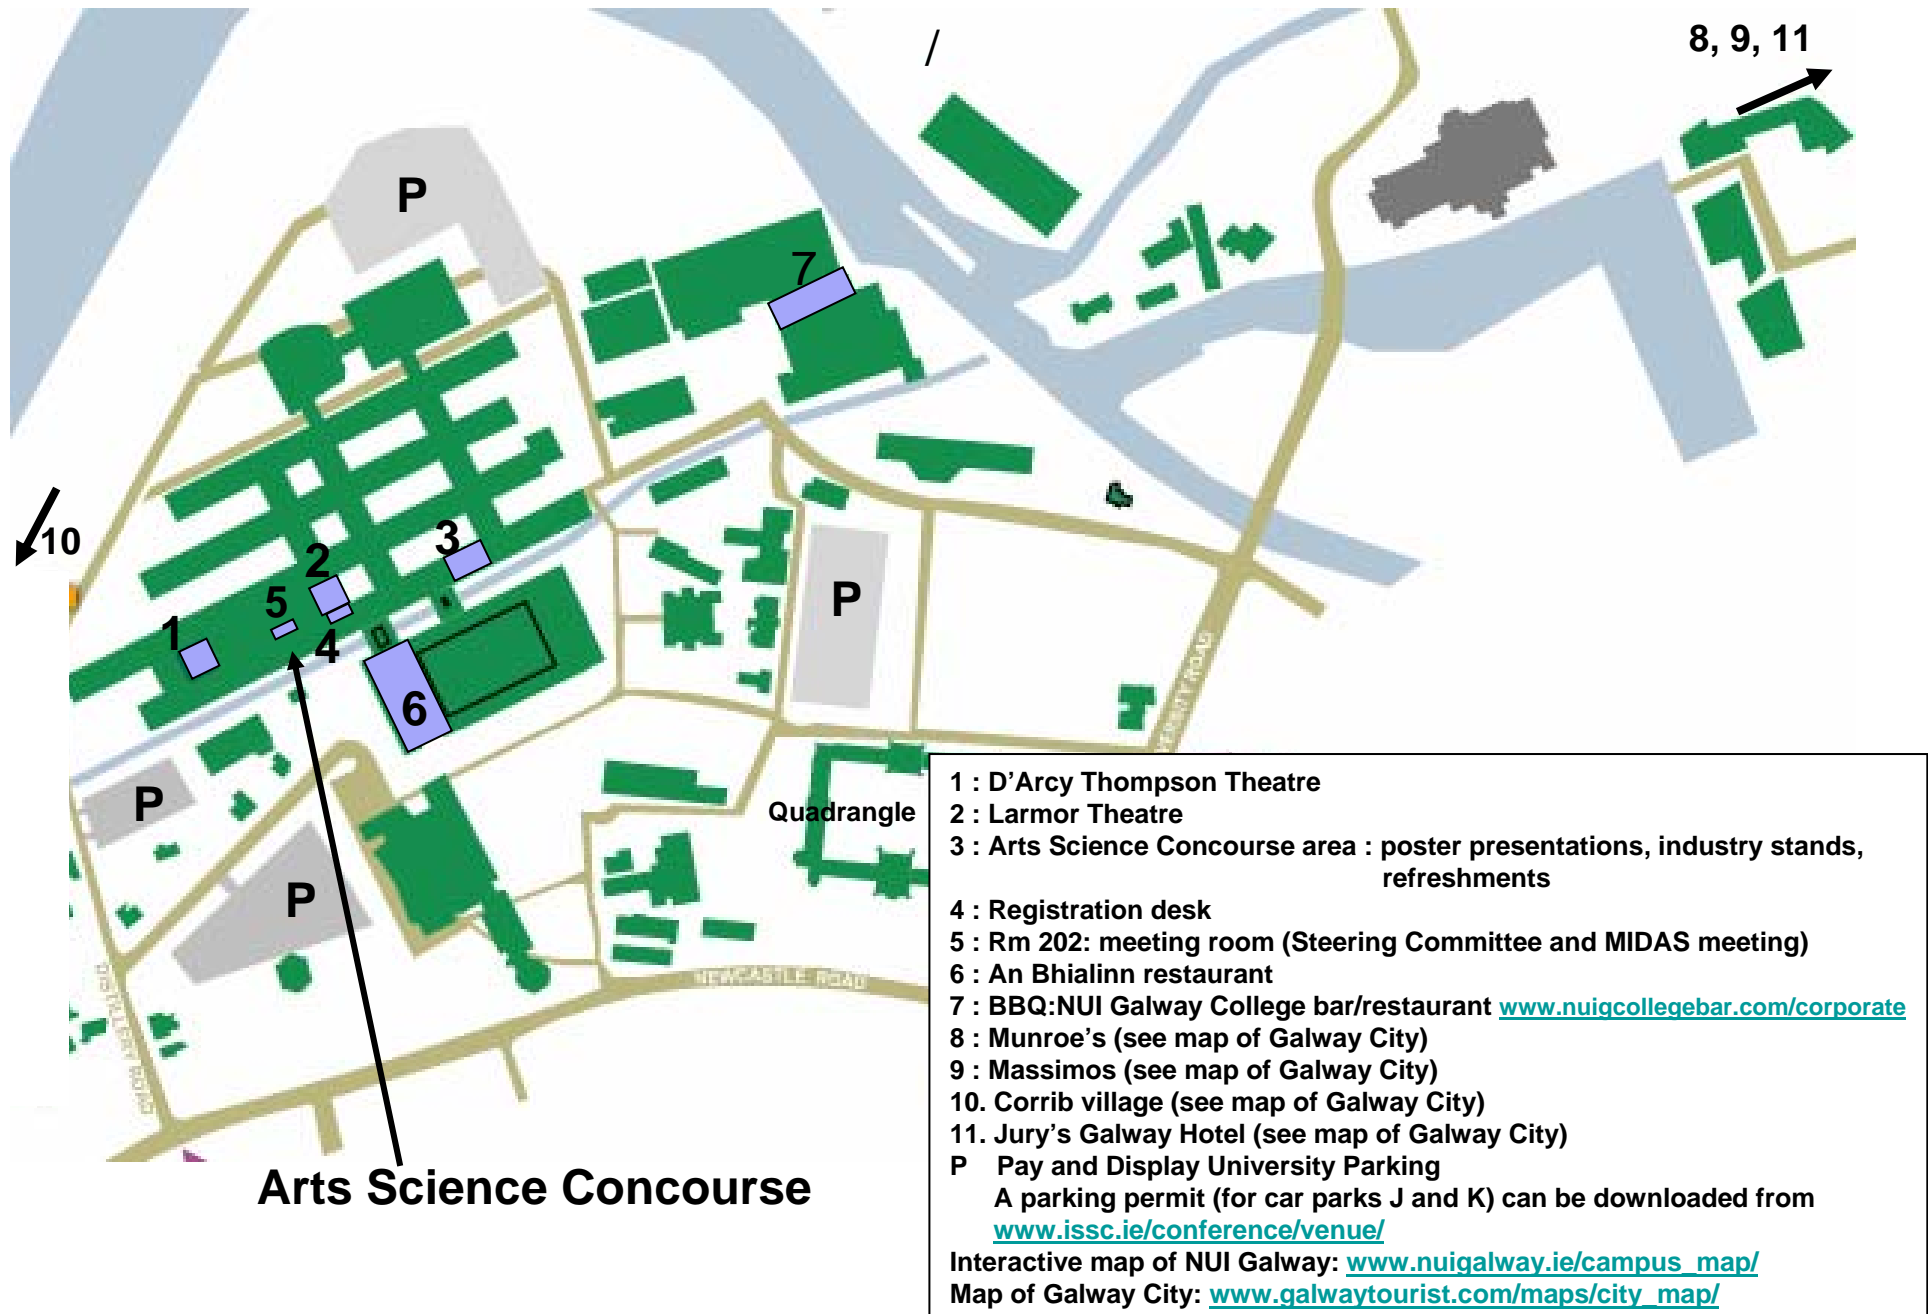

Galway Region Map

Corrib Village
accomodation
(reception)

ISSC 2008
Venue

VENUES: IET Irish Signals and Systems Conference (ISSC 2008) (www.issc.ie)

Irish Signals & Systems Conference (ISSC 2008)

NUI Galway Arts Science Concourse

Venues

Map of Galway City : University Area

Corrib Village
accomodation
(reception)

ISSC 2008 Venue
Arts Science Concourse

Map of Galway City

NUI Galway,
ISSC 2008 Venue
**Arts Science
Concourse**

8. Munroe's

9. Massimos

12. Jury's Hotel