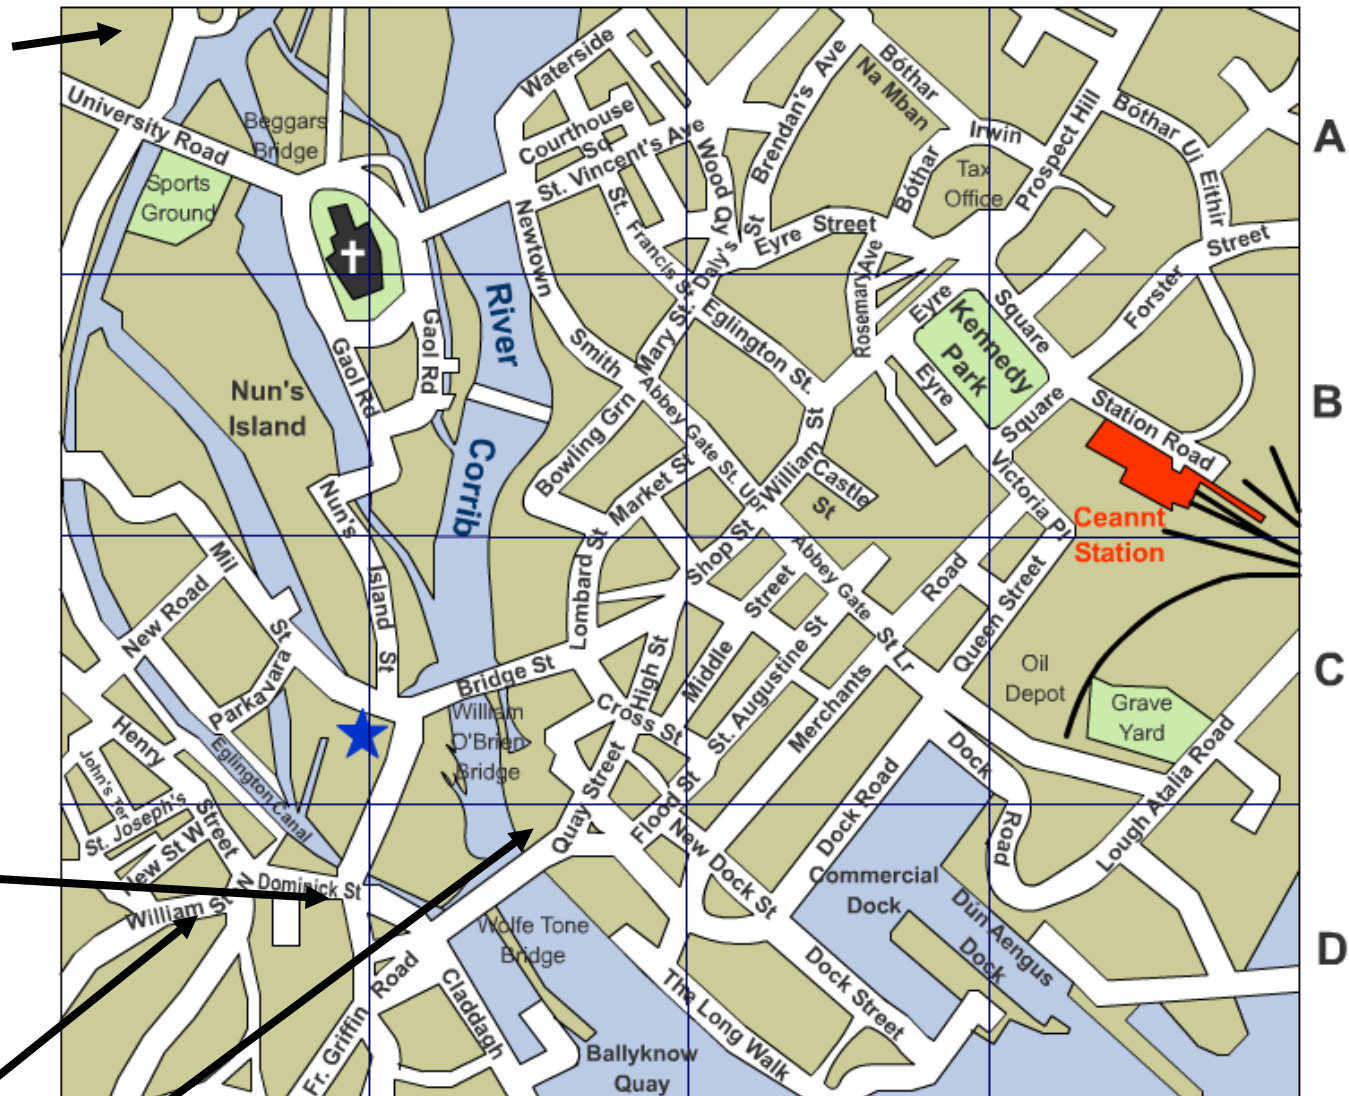

Galway Region Map

Corrib Village
accomodation
(reception)

ISSC 2008
Venue

VENUES: IET Irish Signals and Systems Conference (ISSC 2008) (www.issc.ie)

Irish Signals & Systems Conference (ISSC 2008)

NUI Galway Arts Science Concourse

Venues

Map of Galway City : University Area

Corrib Village
accomodation
(reception)

ISSC 2008 Venue
Arts Science Concourse

Map of Galway City

NUI Galway,
ISSC 2008 Venue
**Arts Science
Concourse**

8. Munroe's

9. Massimos

12. Jury's Hotel