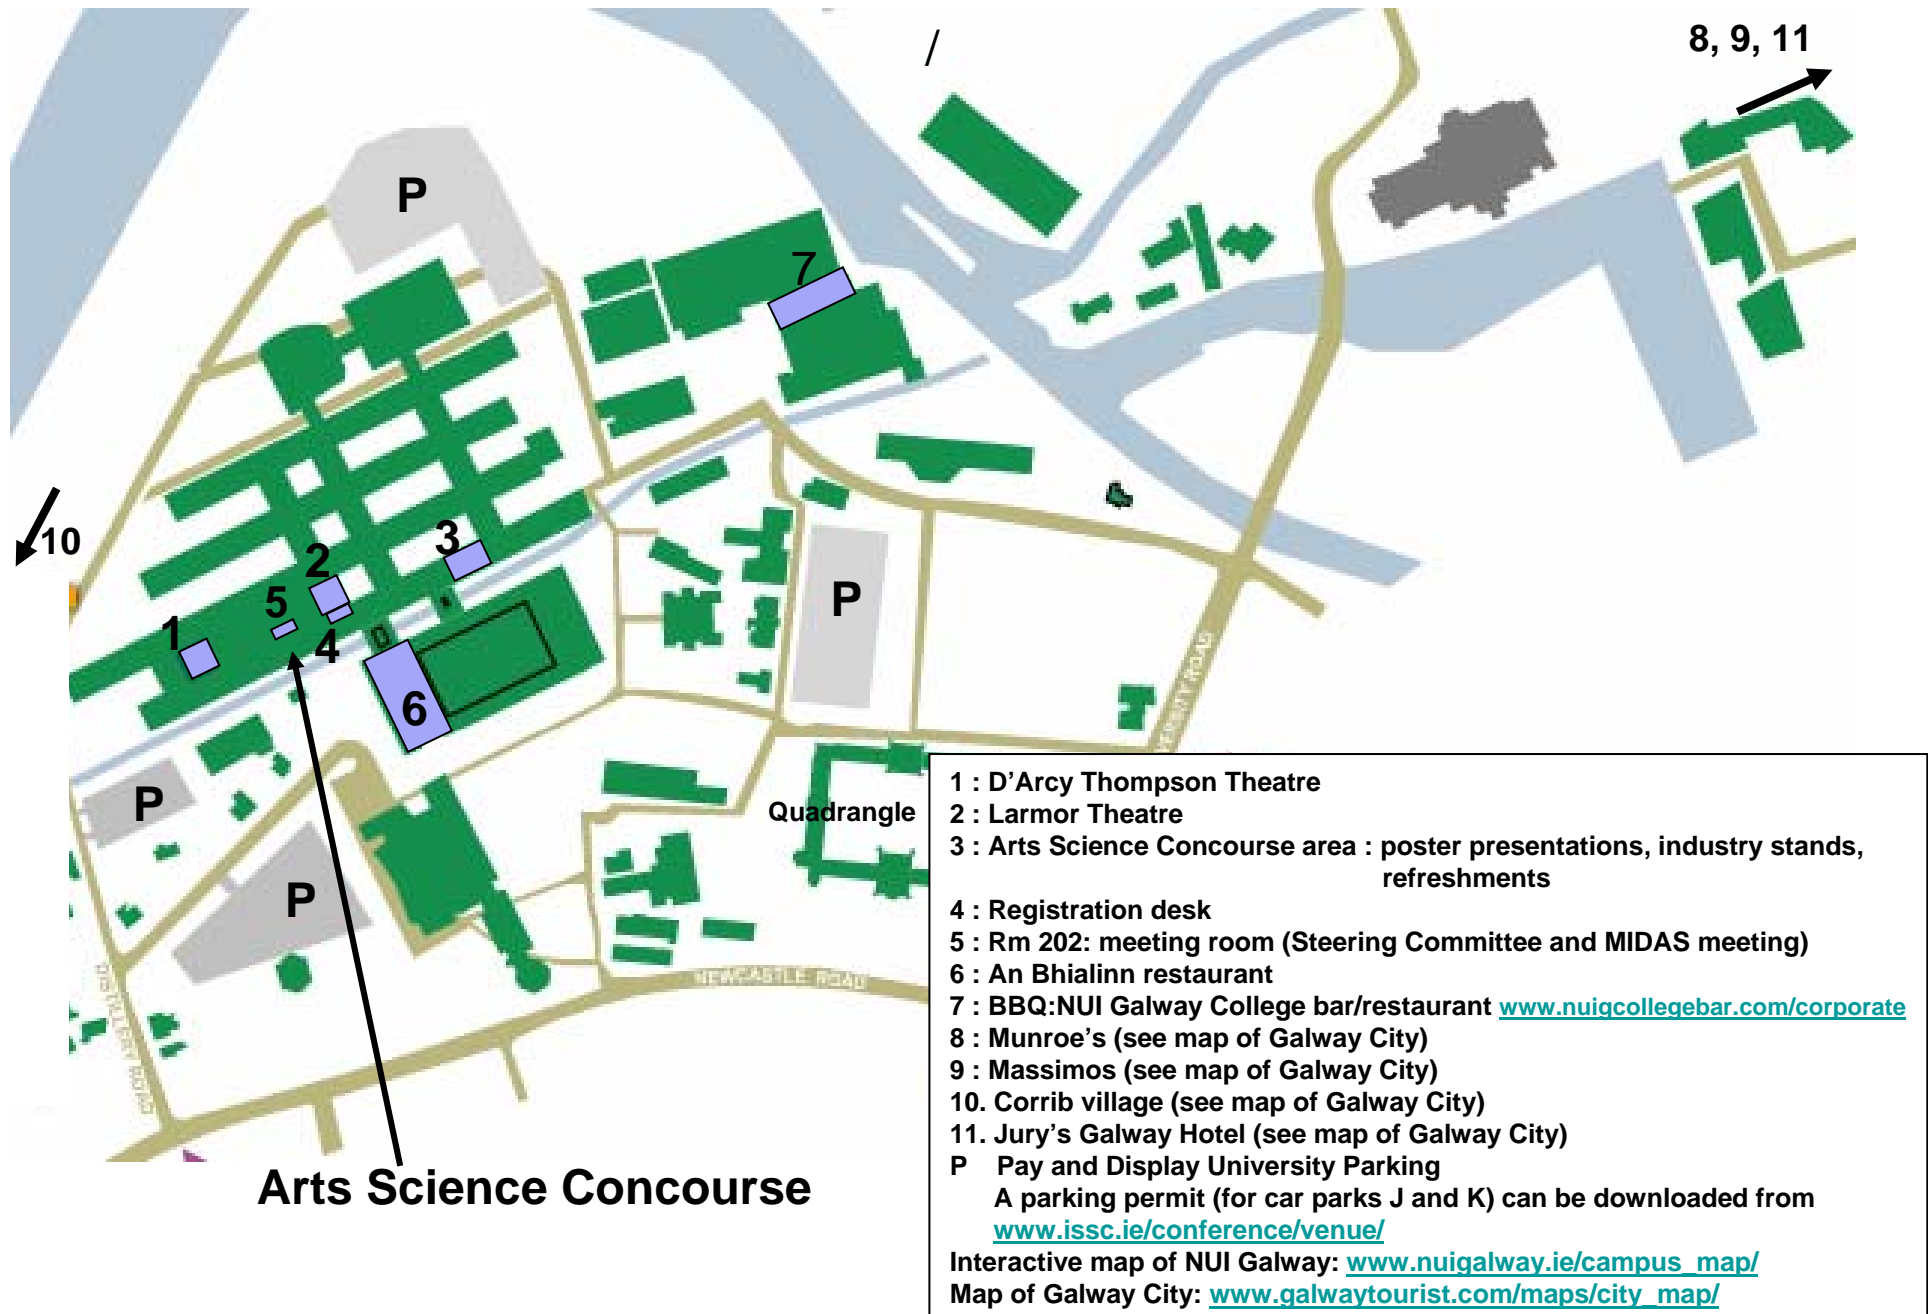

Galway Region Map

Corrib Village
accomodation
(reception)

ISSC 2008
Venue

VENUES: IET Irish Signals and Systems Conference (ISSC 2008) (www.issc.ie)

Irish Signals & Systems Conference (ISSC 2008)

NUI Galway Arts Science Concourse

Venues

Map of Galway City : University Area

Corrib Village
accomodation
(reception)

ISSC 2008 Venue
Arts Science Concourse

Map of Galway City

NUI Galway,
ISSC 2008 Venue
**Arts Science
Concourse**

8. Munroe's

9. Massimos

12. Jury's Hotel

Distance in Metres